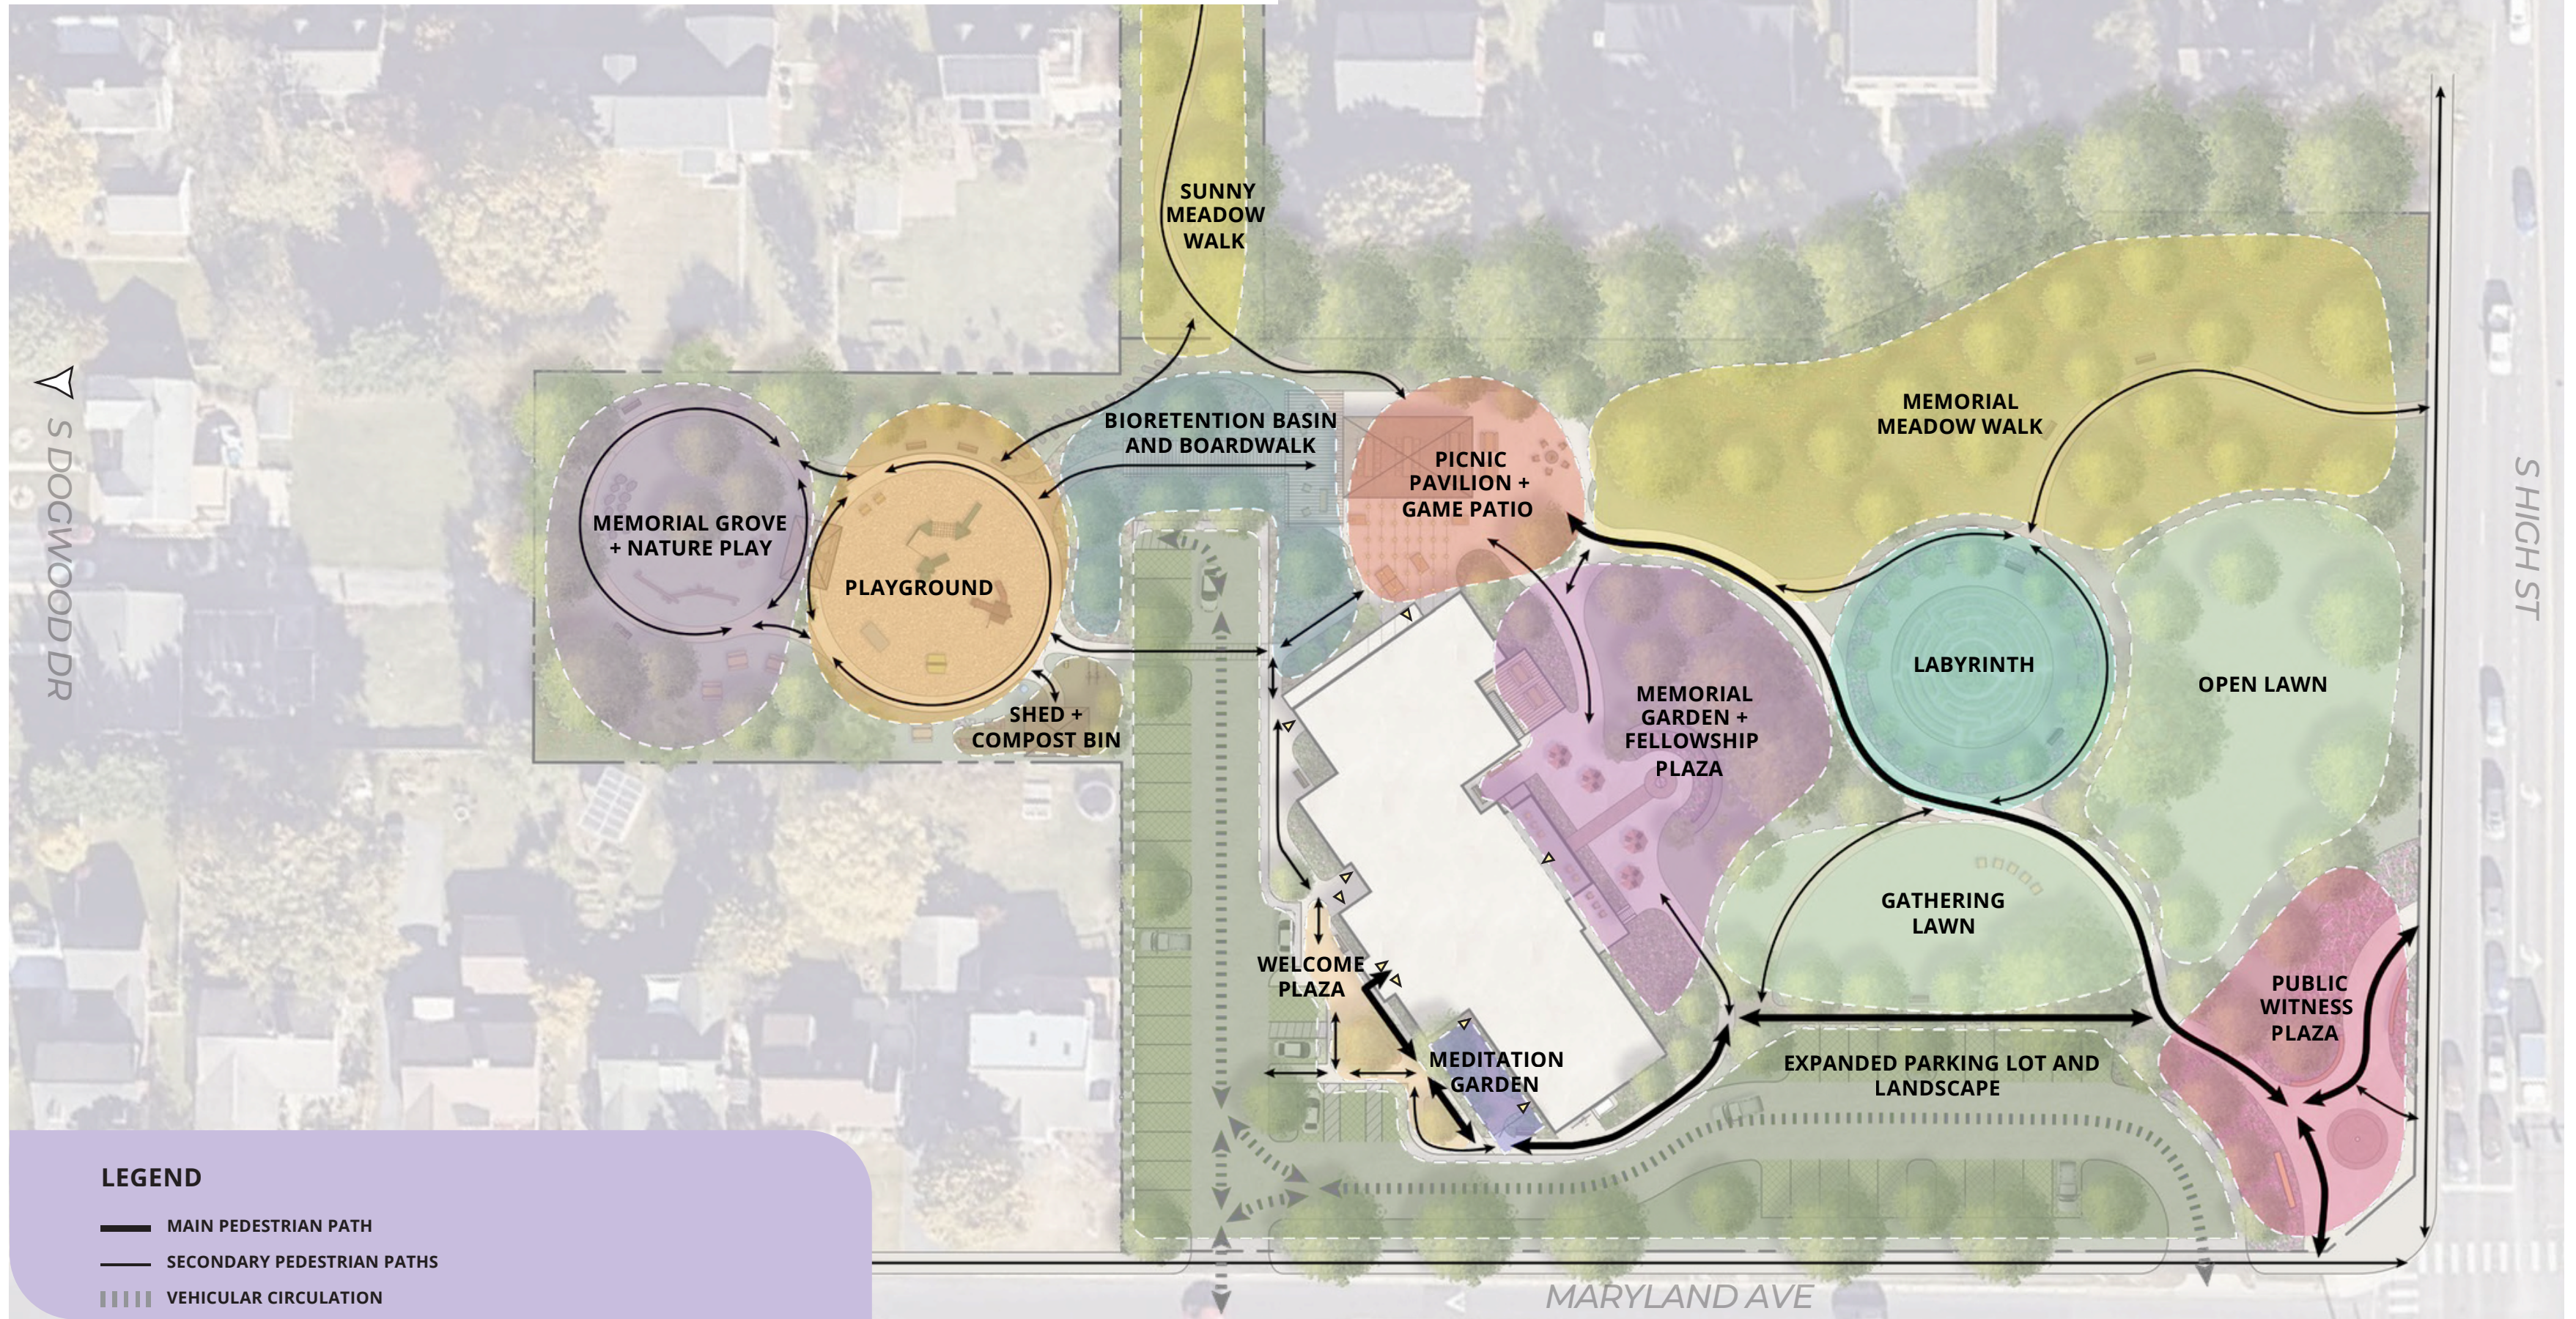

CONCEPT PLAN

LEGEND

-  MAIN PEDESTRIAN PATH
-  SECONDARY PEDESTRIAN PATHS
-  VEHICULAR CIRCULATION

CONCEPT PLAN Draft 3/12

LEGEND

- | | |
|-----------------------------|-------------------------------|
| 1 PUBLIC WITNESS PLAZA | 10 GARDEN SHED + COMPOST |
| 2 MULTI-PURPOSE LAWN | 11 SHADE STRUCTURE |
| 3 MEMORIAL FELLOWSHIP PLAZA | 12 NATURE PLAY AREA |
| 4 LABYRINTH GARDEN | 13 NEW YORK AVE CONNECTION |
| 5 MEMORIAL MEADOW WALK | 14 WELCOME PLAZA |
| 6 PAVILION & PATIO | 15 PERMEABLE PAVING |
| 7 OUTDOOR GAMES PATIO | 16 ASPHALT DRIVE AISLE |
| 8 BIORETENTION BASIN | 17 ENHANCED MEDITATION GARDEN |
| 9 PLAYGROUND | |